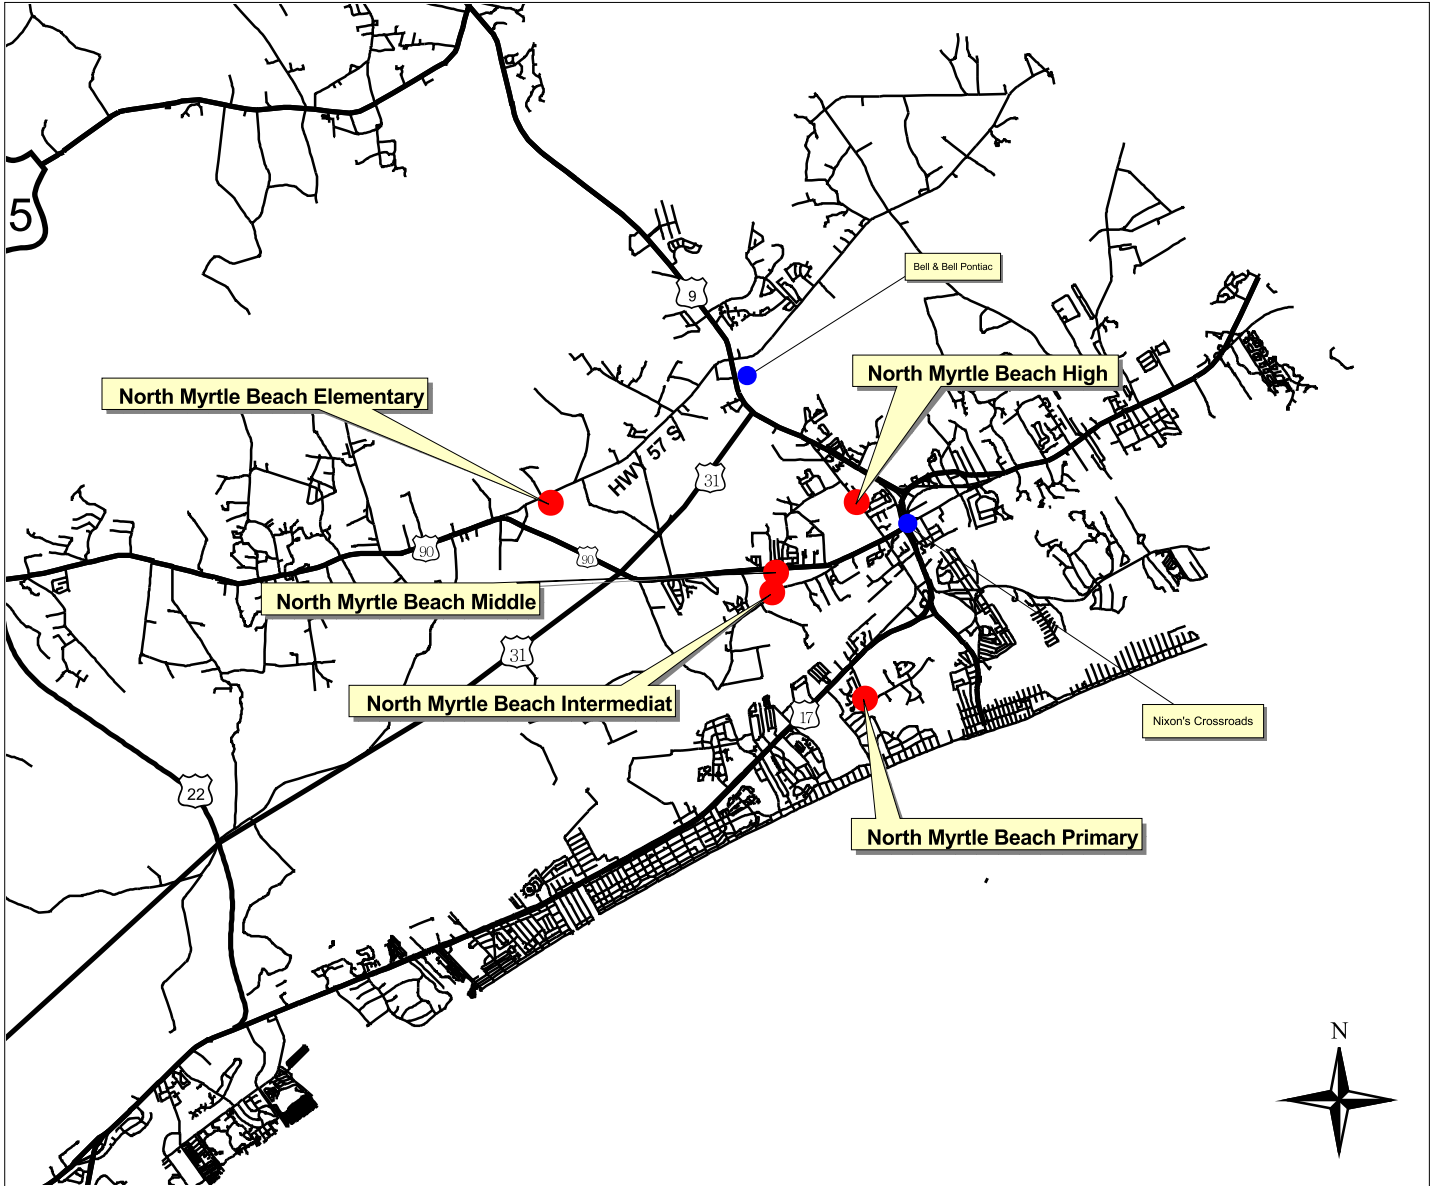

NORTH MYRTLE BEACH PRIMARY

NORTH MYRTLE BEACH PRIMARY

901 11th Ave. N. - North Myrtle Beach, SC - 29582

From SC HWY 22

- Take SC HWY 22 to the SC HWY 17 EXIT.
- EXIT towards North Myrtle Beach.
- Go approximately 6 to 11th AVE N in North Myrtle Beach.
- Turn RIGHT on 11th AVE N.
- Myrtle Beach Primary is on the RIGHT about 1/2 mile.

From SC HWY 9

- Take SC HWY 9 towards North Myrtle Beach.
- Take US HWY 17 going South.
- Go approximately 2 miles .
- Turn LEFT onto 11th Ave. N.
- North Myrtle Beach Primary will be on the RIGHT.

From US HWY 17

- Take US HWY 17 to North Myrtle Beach.
- Go to 11th AVE N.
- Turn RIGHT onto 11th AVE N.
- North Myrtle Beach Primary is about 1/2 mile on the RIGHT.

From SC HWY 31

- Take SC HWY 31 to the SC HWY 9 EXIT.
- EXIT towards North Myrtle Beach.
- Take US HWY 17 going South.
- Go approximately 2 miles .
- Turn LEFT onto 11th Ave. N.
- North Myrtle Beach Primary will be on the RIGHT.