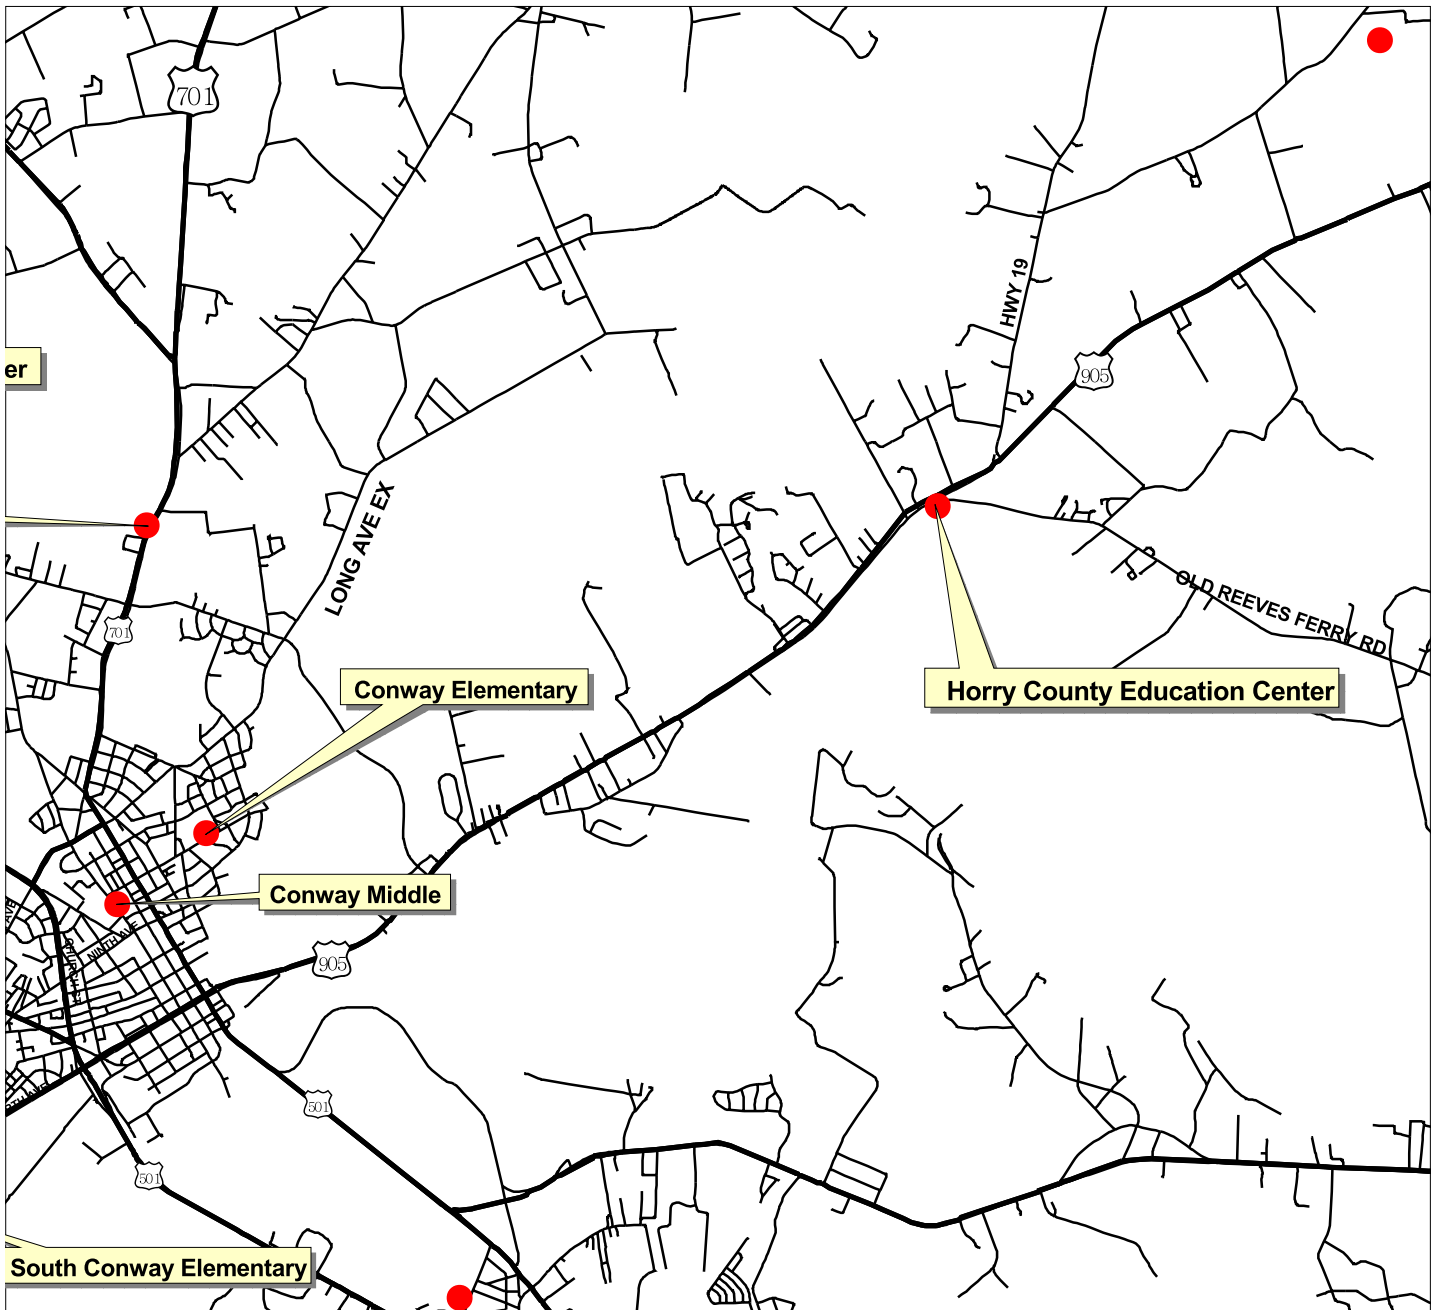

# HORRY COUNTY EDUCATION CENTER

## HORRY COUNTY EDUCATION CENTER

2694 Hwy 905 - Conway, SC - 29526

### From CONWAY

- Take HWY 905 out of Conway.
- Take HWY 905 for approximately 5 miles to OLD REEVES FERRY RD.
- Horry Education Center is on your RIGHT at the intersection of HWY 905 and OLD REEVES FERRY RD.

### From SC HWY 22

- Take SC HWY 22 to the HWY 905 intersection.
- Exit towards Conway.
- Take HWY 905 for approximately 7.5 miles to OLD REEVES FERRY RD.
- Horry Education Center is on your LEFT at the intersection of HWY 905 and OLD REEVES FERRY RD.