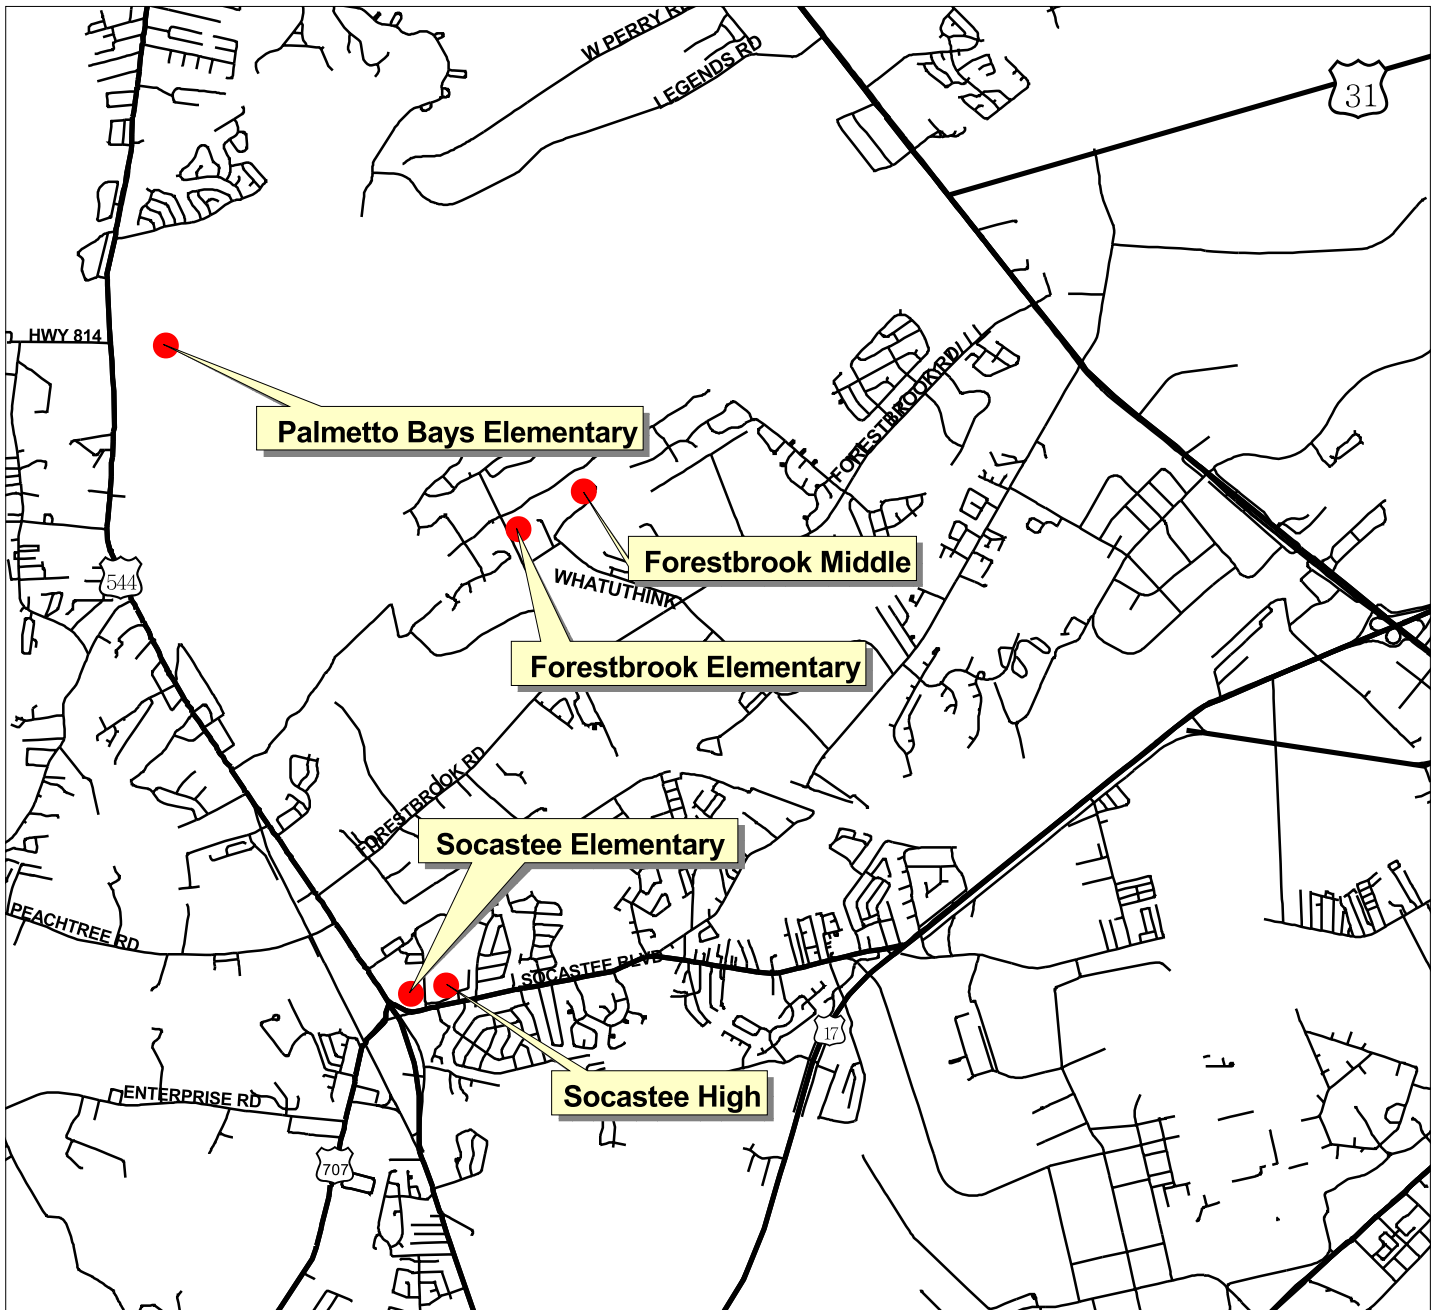

FORESTBROOK MIDDLE SCHOOL

FORESTBROOK MIDDLE SCHOOL

4430 Gator Ln - Myrtle Beach, SC - 29579

From CONWAY

- Take US HWY 501 towards Myrtle Beach
- Exit to FORESTBROOK RD
- Stay on FORESTBROOK RD to WHATUTHINK RD.
- Turn RIGHT onto WHATUTHINK RD.
- Take WHATUTHINK RD to GATOR LN.
- FORESTBROOK MIDDLE is STRAIGHT AHEAD.

From SURFSIDE BEACH

- Take US HWY 17 BYPASS to SC HWY 544
- Take SC HWY 544 towards CONWAY.
- Turn RIGHT onto OLD HWY 544 at the stoplight at the bottom of the new bridge.
- Take OLD HWY 544 to the stoplight and turn LEFT onto FORESTBROOK RD.
- Stay on FORESTBROOK RD to WHATUTHINK RD.
- Turn LEFT onto WHATUTHINK RD.
- Take WHATUTHINK RD to GATOR LN.
- FORESTBROOK MIDDLE is STRAIGHT AHEAD.

From MYRTLE BEACH

- Take US HWY 17 BYPASS to US HWY 501.
- Turn onto US HWY 501 towards CONWAY.
- Take US HWY 501 to FORESTBROOK RD.
- Stay on FORESTBROOK RD to WHATUTHINK RD.
- Turn RIGHT onto WHATUTHINK RD.
- Take WHATUTHINK RD to GATOR LN.
- FORESTBROOK MIDDLE is STRAIGHT AHEAD.