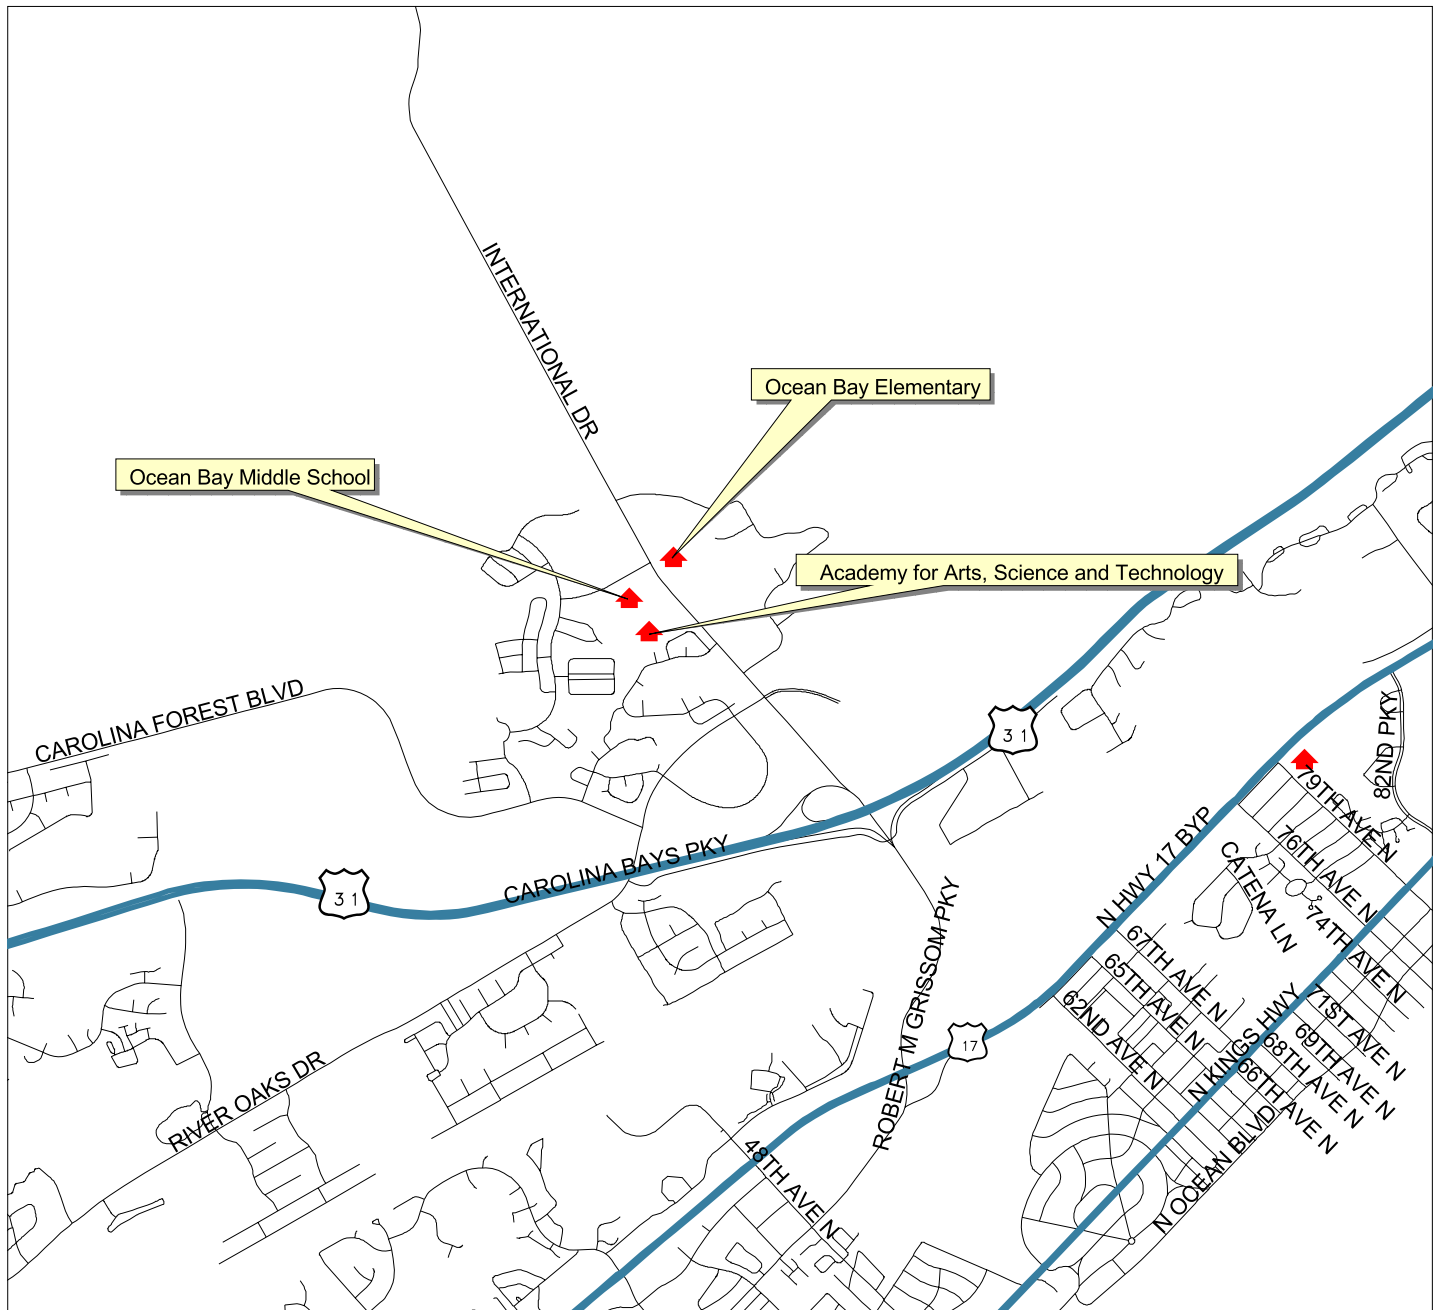

ACADEMY FOR ARTS, SCIENCE & TECHNOLOGY

ACADEMY FOR ARTS, SCIENCE & TECHNOLOGY

895 International Dr - Myrtle Beach, SC - 29579

From CONWAY

- Take US HWY 501 towards Myrtle Beach
- Exit onto SC HWY 31 towards North Myrtle Beach
- Take SC HWY 31 approximately 5 miles to GRISSOM PKWY/INTERNATIONAL DR Intersection.
- Stay to the LEFT for INTERNATIONAL DR
- At STOPLIGHT, turn LEFT onto INTERNATIONAL DR
- Go approximately 1 mile, the ACADEMY FOR ARTS, SCIENCE AND TECHNOLOGY is on the LEFT>

From SURFSIDE BEACH

- Take US HWY 17 BYPASS to SC HWY 544
- Take SC HWY 544 towards CONWAY.
- Exit onto SC HWY 31 towards North Myrtle Beach.
- Take SC HWY 31 approximately 10 miles to GRISSOM PKWY/INTERNATIONAL DR intersection.
- Stay to the LEFT for INTERNATIONAL DR
- At STOPLIGHT, turn LEFT onto INTERNATIONAL DR
- Go approximately 1 mile, ACADEMY FOR ARTS, SCIENCE AND TECHNOLOGY is on the LEFT.

From MYRTLE BEACH

- Go North on GRISSOM PKWY toward SC HWY 31
- Stay on GRISSOM PKWY and cross-over the INTRACOASTAL WATERWAY.
- Continue through the SC HWY 31 Interchange.
- GRISSOM PKWY changes to INTERNATIONAL DR at the SC HWY 31 intersection.
- Go approximately 1 mile, ACADEMY FOR ARTS, SCIENCE AND TECHNOLOGY is on the LEFT.