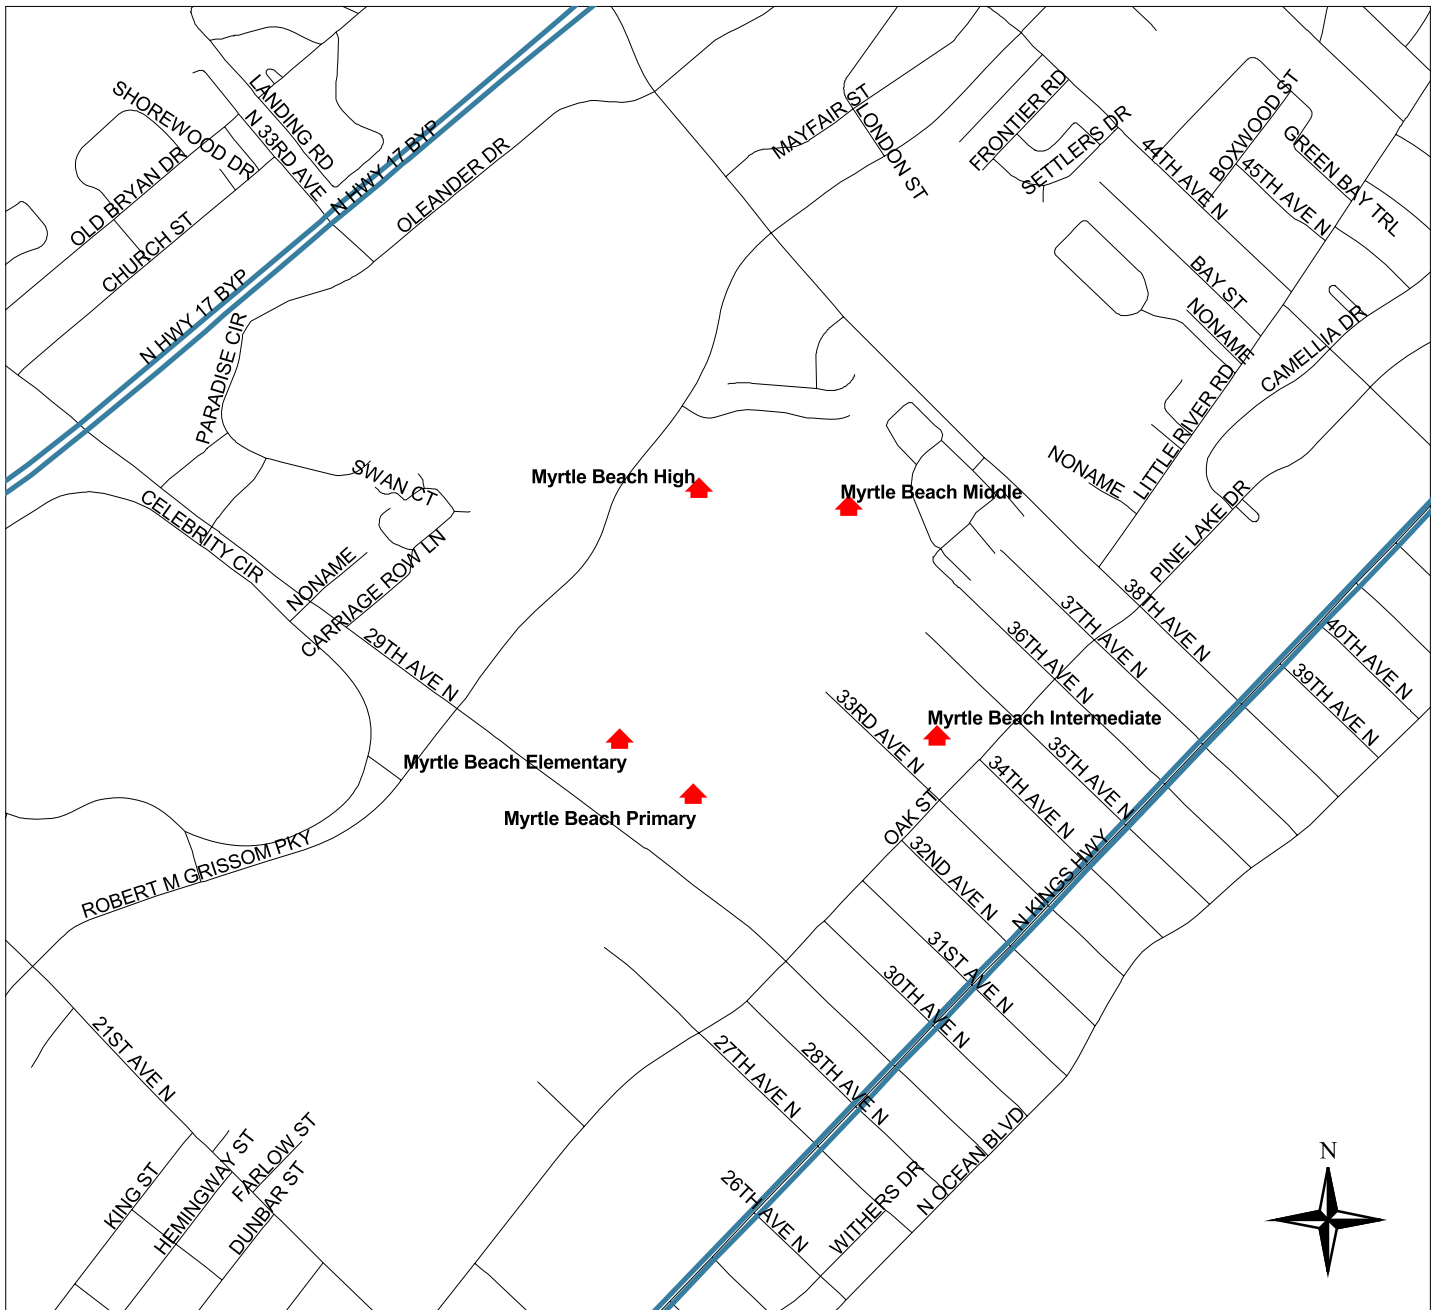

MYRTLE BEACH PRIMARY & ELEMENTARY SCHOOLS

MYRTLE BEACH PRIMARY & ELEMENTARY SCHOOLS

612 & 620 29th Ave. N. - Myrtle Beach, SC - 29577

From US HWY 17

- Take US HWY 17 towards BROADWAY AT THE BEACH.
- Turn RIGHT onto 29th AVE N.
- Myrtle Beach Primary & Elementary Schools are on the LEFT.

From SC HWY 31

- Take SC HWY 31 to ROBERT M. GRISSOM PARKWAY.
- EXIT towards Myrtle Beach.
- Take GRISSOM PARKWAY South.
- Turn LEFT onto 29th AVE N.
- Myrtle Beach Primary & Elementary Schools are on the LEFT.