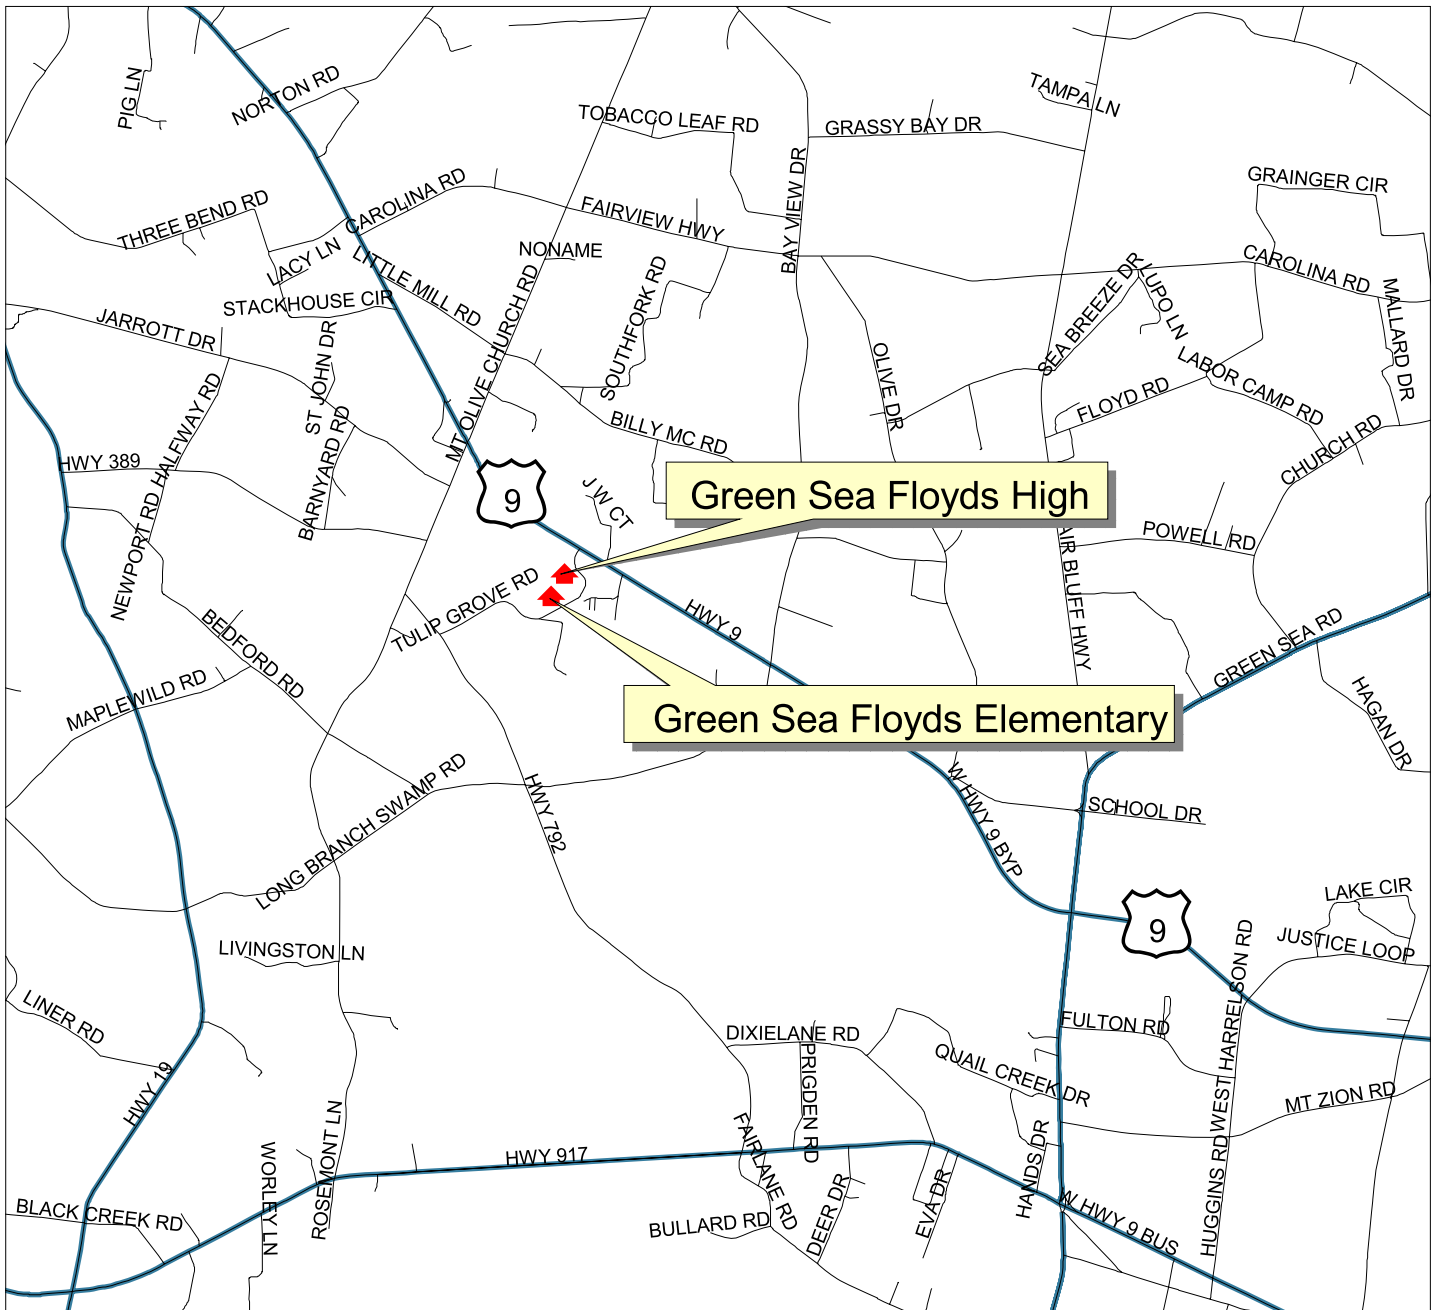

# GREEN SEA FLOYDS HIGH SCHOOL

## GREEN SEA FLOYDS HIGH SCHOOL

4990 Tulip Grove Rd - Green Sea, SC - 29545

### From CONWAY

- Take US HWY 701 towards Loris
- Stay on HWY 701 for approximately 8 miles.
- Turn LEFT onto Green Sea Rd (HWY 410)
- Take GREEN SEA RD to the intersection of HWY 9/HWY 917 (Finklea Crossroads)
- Continue STRAIGHT until you get to the intersection of HWY 9 BYPASS, turn LEFT.
- Green Sea Floyds High is 2 miles on your LEFT.

### From SC HWY 22

- Take SC HWY 22 to the US HWY 701 EXIT
- EXIT towards LORIS
- Stay on HWY 701 for approximately 3 miles.
- Turn LEFT onto Green Sea Rd (HWY 410)
- Take GREEN SEA RD to the intersection of HWY 9/HWY 917 (Finklea Crossroads)
- Continue STRAIGHT until you get to the intersection of HWY 9 BYPASS, turn LEFT.
- Green Sea Floyds High is 2 miles on your LEFT.